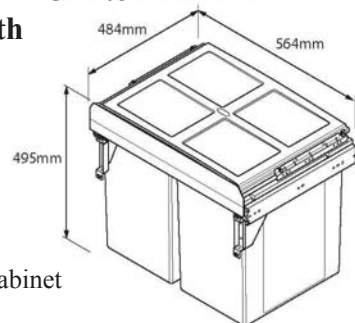

## **Double Trash Can Pull Out 2 X 31 Liter 18 Inch Cabinet Outside Width**

- With Dust Cover
- Soft Close Full Extension
- 100 lb. Capacity Side Mount

**Capacity:  
2 x 31L**

- Suitable For 18"/450mm Wide Cabinet
- Door Mounted

**ITEM NUMBER**  
18" Width.....**7.01045**

**Only \$83.58!**

## **Double Trash Can Pull Out 2 X 45 Liter 24 Inch Cabinet Outside Width**

- With Dust Cover
- Soft Close Full Extension
- 100 lb. Capacity Side Mount

**Capacity:  
2 x 45L**

- Suitable For 24"/600mm Wide Cabinet
- Door Mounted