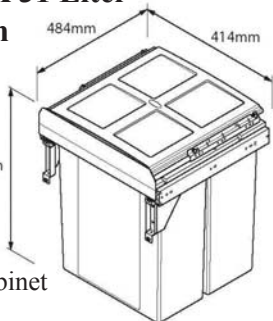

# SOFT CLOSE DOUBLE TRASH CAN PULL OUT

**The New Soft Close  
Double Trash Can Pull Out  
Is Now Available!**

It Features:

- Two Trash Cans With Covers,
- Soft Close Full Extension Slides
- Door Mount Hardware
- With A Load Capacity Of 55 Lbs.

## **Double Trash Can Pull Out 2 X 31 Liter 18 Inch Cabinet Outside Width**

- With Dust Cover
- Soft Close Full Extension
- 100 lb. Capacity Side Mount

**Capacity:  
2 x 31L**

- Suitable For 18"/450mm Wide Cabinet
- Door Mounted

**ITEM NUMBER**  
18" Width.....**7.01045**

**Only \$83.58!**

## **Double Trash Can Pull Out 2 X 45 Liter 24 Inch Cabinet Outside Width**

- With Dust Cover
- Soft Close Full Extension
- 100 lb. Capacity Side Mount

**Capacity:  
2 x 45L**

- Suitable For 24"/600mm Wide Cabinet
- Door Mounted